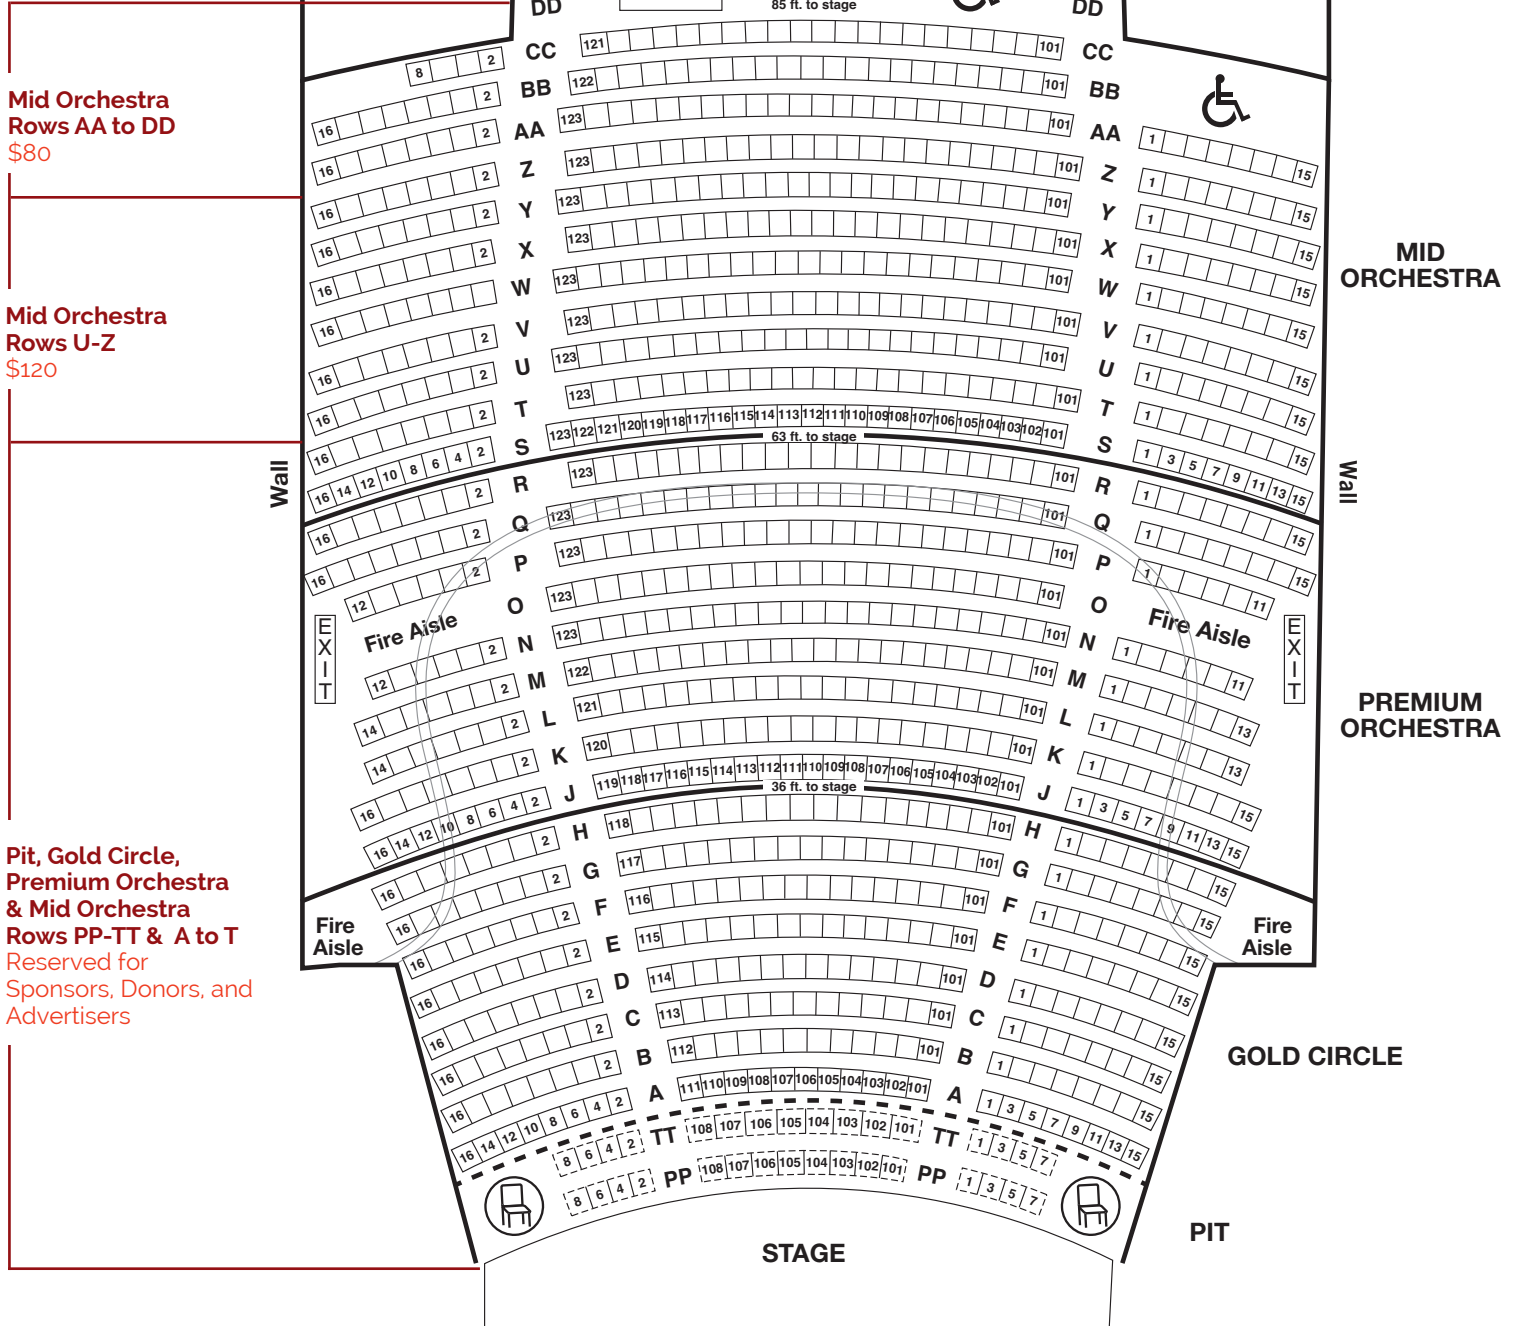

**ORCHESTRA LEVEL**

Mid Orchestra  
Rows AA to DD  
\$80

Mid Orchestra  
Rows U-Z  
\$120

Pit, Gold Circle,  
Premium Orchestra  
& Mid Orchestra  
Rows PP-TT & A to T  
Reserved for  
Sponsors, Donors, and  
Advertisers

**MID  
ORCHESTRA**

**PREMIUM  
ORCHESTRA**

**GOLD CIRCLE**

**PIT**

**STAGE**

**BALCONY LEVEL**