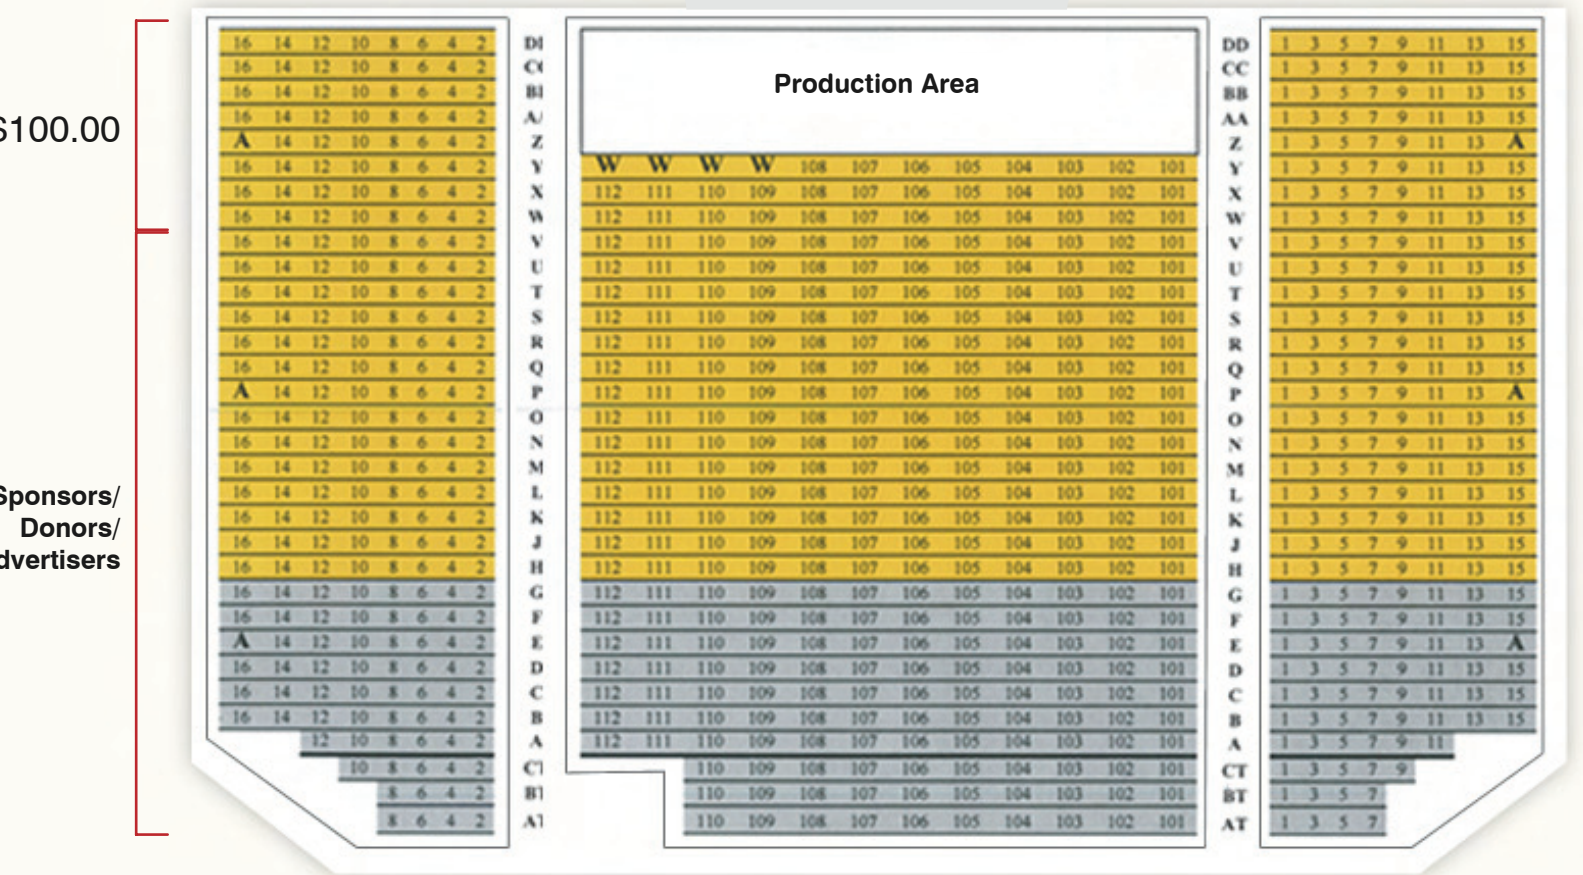

Balcony Seating

Mezzanine Seating

Orchestra Seating

Location	Rows	Price
Rear Balcony	Q-V	\$50.00
Front Balcony	N-P	\$50.00
	K-M	\$75.00
Mezzanine	C-J	\$75.00
	A-B	\$100.00

Location	Rows	Price
Orchestra	W-DD	\$100.00
Platinum/Orchestra	AT-V	Sponsors/ Donors/ Advertisers