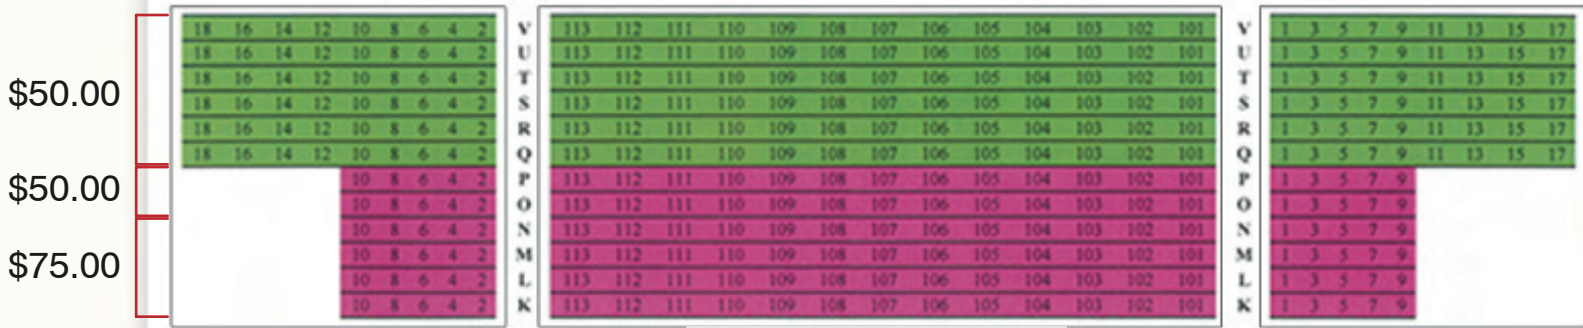

Balcony Seating

Mezzanine Seating

Orchestra Seating

Location	Rows	Price
Rear Balcony	Q-V	\$50.00
Front Balcony	N-P	\$50.00
	K-M	\$75.00
Mezzanine	C-J	\$75.00
	A-B	\$100.00

Location	Rows	Price
Orchestra	W-DD	\$100.00
Platinum/Orchestra	AT-V	Sponsors/ Donors/ Advertisers