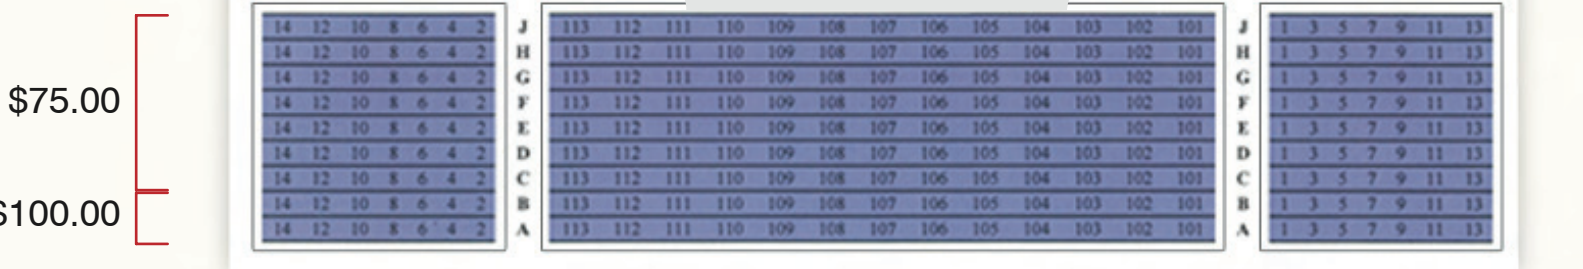

Balcony Seating

Mezzanine Seating

Orchestra Seating

Location	Rows	Price
Rear Balcony	Q-V	\$50.00
Front Balcony	N-P	\$50.00
	K-M	\$75.00
Mezzanine	C-J	\$75.00
	A-B	\$100.00

Location	Rows	Price
Orchestra	W-DD	\$100.00
Platinum/Orchestra	AT-V	Sponsors/ Donors/ Advertisers